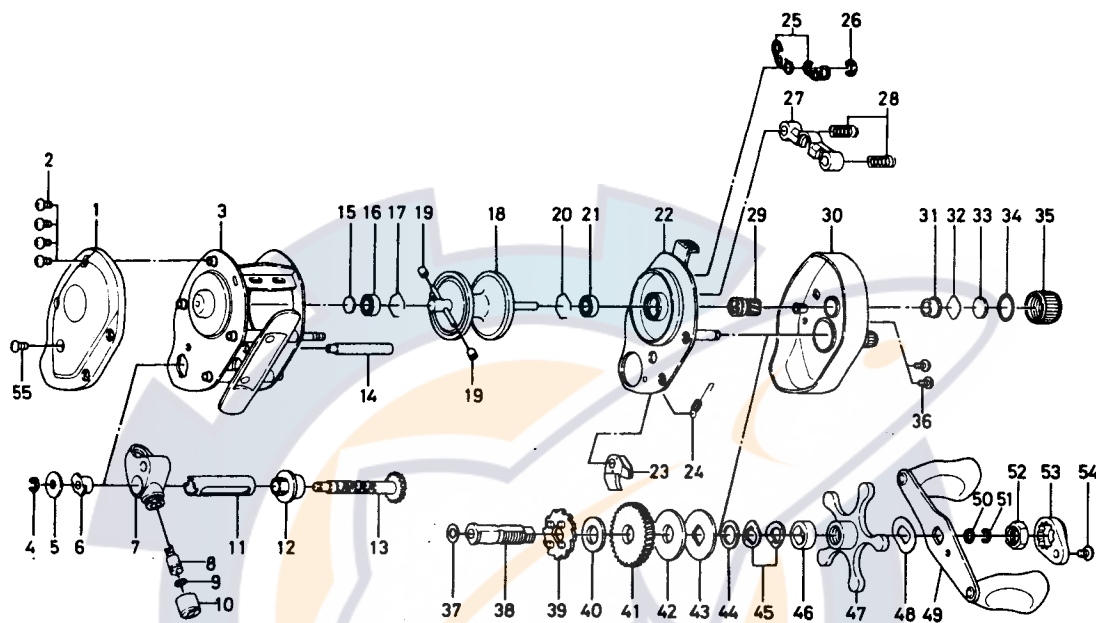

BAITCASTING REEL PS7

Key No.	Parts No.	Parts Name	Key No.	Parts No.	Parts Name
1	B46-6002	Left side cover	29	B64-2901	Pinion gear
2	B36-0401	Left side cover screw A	30	B65-6505	Right side cover
3	B66-3001	Frame	31	B64-3101	Bush
4	320-5901	Worm shaft retainer	32	B17-5401	Spool adjusting cap metal A
5	376-1801	Worm shaft holder washer	33	B17-5501	Spool adjusting cap metal B
6	022-2201	Worm shaft holder	34	171-5201	"O" ring
7	B46-7401	Line guide	35	B35-7305	Right spool cap
8	121-4211	Line guide pin	36	B36-0401	Right side cover screw
9	375-4100	Line guide washer	37	373-7611	Gear shaft washer A
10	342-4801	Line guide nut	38	B35-9602	Gear shaft
11	B26-9301	Worm shield	39	B35-9701	Ratchet
12	B36-1201	Shield bush	40	375-7102	Gear shaft washer B
13	B46-7602	Worm shaft	41	B36-0101	Drive gear
14	B55-2001	Frame post	42	B36-0202	Drag washer A
15	375-7400	Bearing metal washer	43	B36-0301	Drag washer B
16	B55-0301	Bearing	44	373-7803	Drag washer C
17	B42-1601	Bearing retainer	45	150-8901	Spring washer
18	B66-3701	Spool	46	634-5801	Spacing sleeve
19	B35-2901	Brake collar	47	B57-8201	Star drag
20	B42-1601	Bearing retainer	48	150-9001	Handle washer
21	B55-0301	Bearing	49	B46-5801	Handle
22	B66-2701	Set plate	50	B41-1701	Handle nut washer
23	B68-2801	Anti-reverse claw	51	320-8202	Handle nut retainer
24	B35-8901	Anti-reverse claw spring	52	B43-3601	Handle nut
25	B36-9101	Set plate spring	53	B43-3901	Handle nut plate
26	320-1402	Clutch ret. ring	54	351-1801	Handle nut plate screw
27	B35-9001	Pinion yoke	55	B36-0402	Left side cover screw B
28	144-7101	Pinion yoke spring			